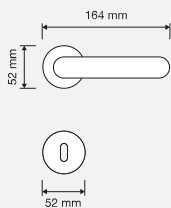

ONLY MADE IN ITALY

CR cromo lucido
polished chrome

CS cromo satinato
satin chrome

OZ oro zecchino
gold plated

COD. 1549 RB 023

COD. 1549 SK

COD. 1549 DK