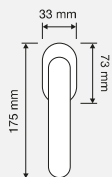

ONLY MADE IN ITALY

CR cromo lucido
polished chrome

CS cromo satinato
satin chrome

OZ oro zecchino
gold plated

COD. 1549 RB 023

COD. 1549 SK

COD. 1549 DK